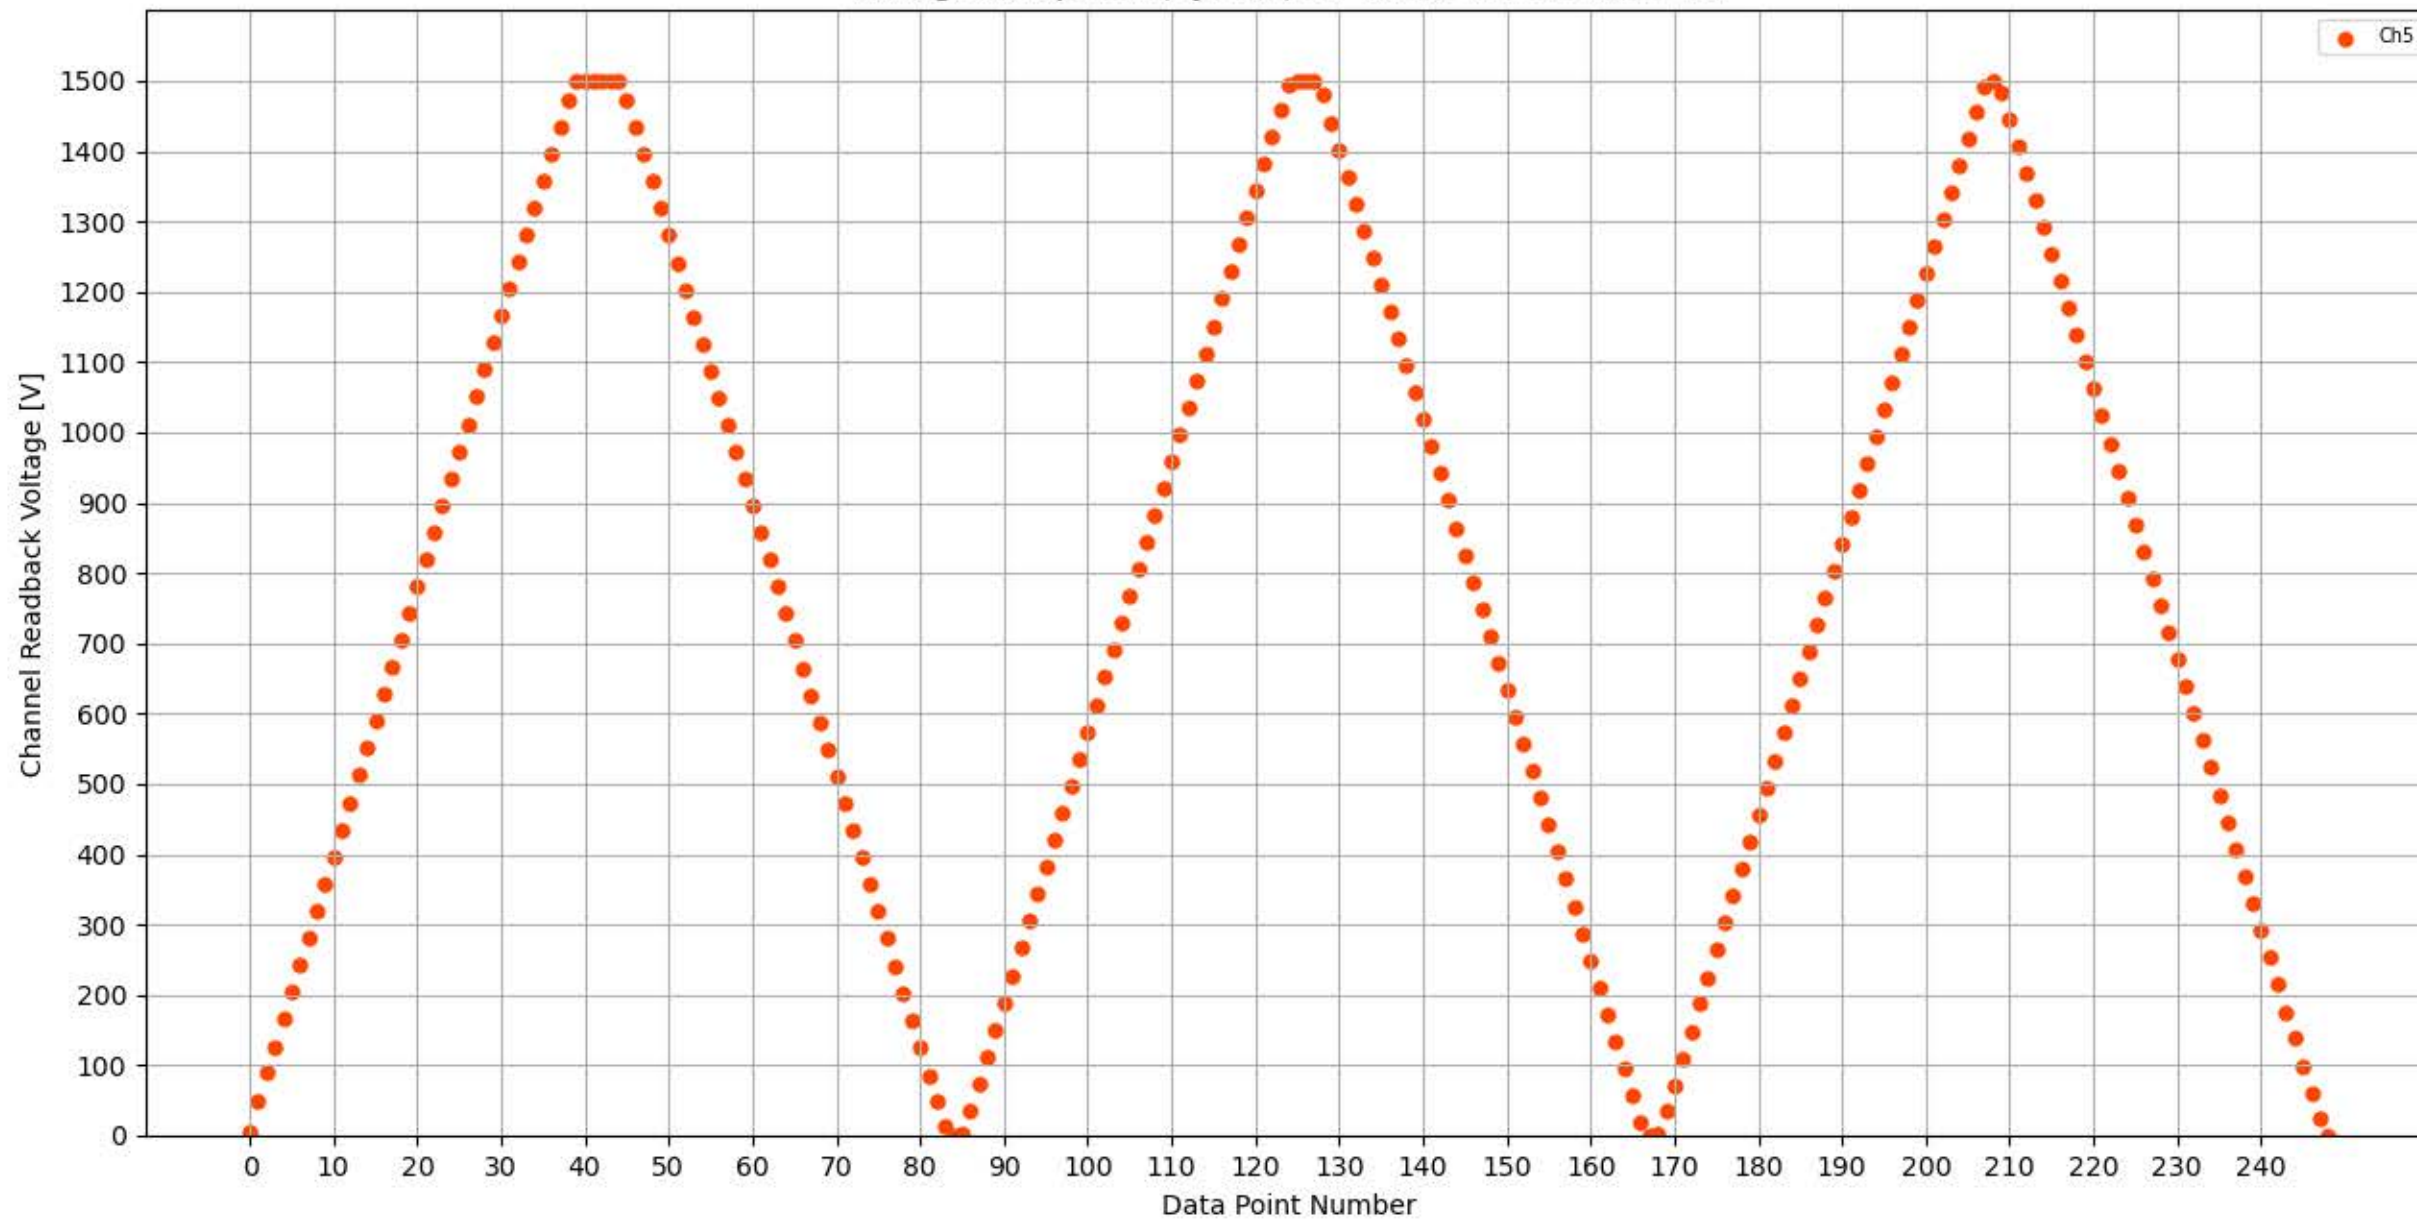

Voltage Ramp Test (Python) Bd #356, Slot #14, Ch #0

Voltage Ramp Test (Python) Bd #356, Slot #14, Ch #1

Voltage Ramp Test (Python) Bd #356, Slot #14, Ch #2

Voltage Ramp Test (Python) Bd #356, Slot #14, Ch #3

Voltage Ramp Test (Python) Bd #356, Slot #14, Ch #4

Voltage Ramp Test (Python) Bd #356, Slot #14, Ch #5

Voltage Ramp Test (Python) Bd #356, Slot #14, Ch #6

Voltage Ramp Test (Python) Bd #356, Slot #14, Ch #7