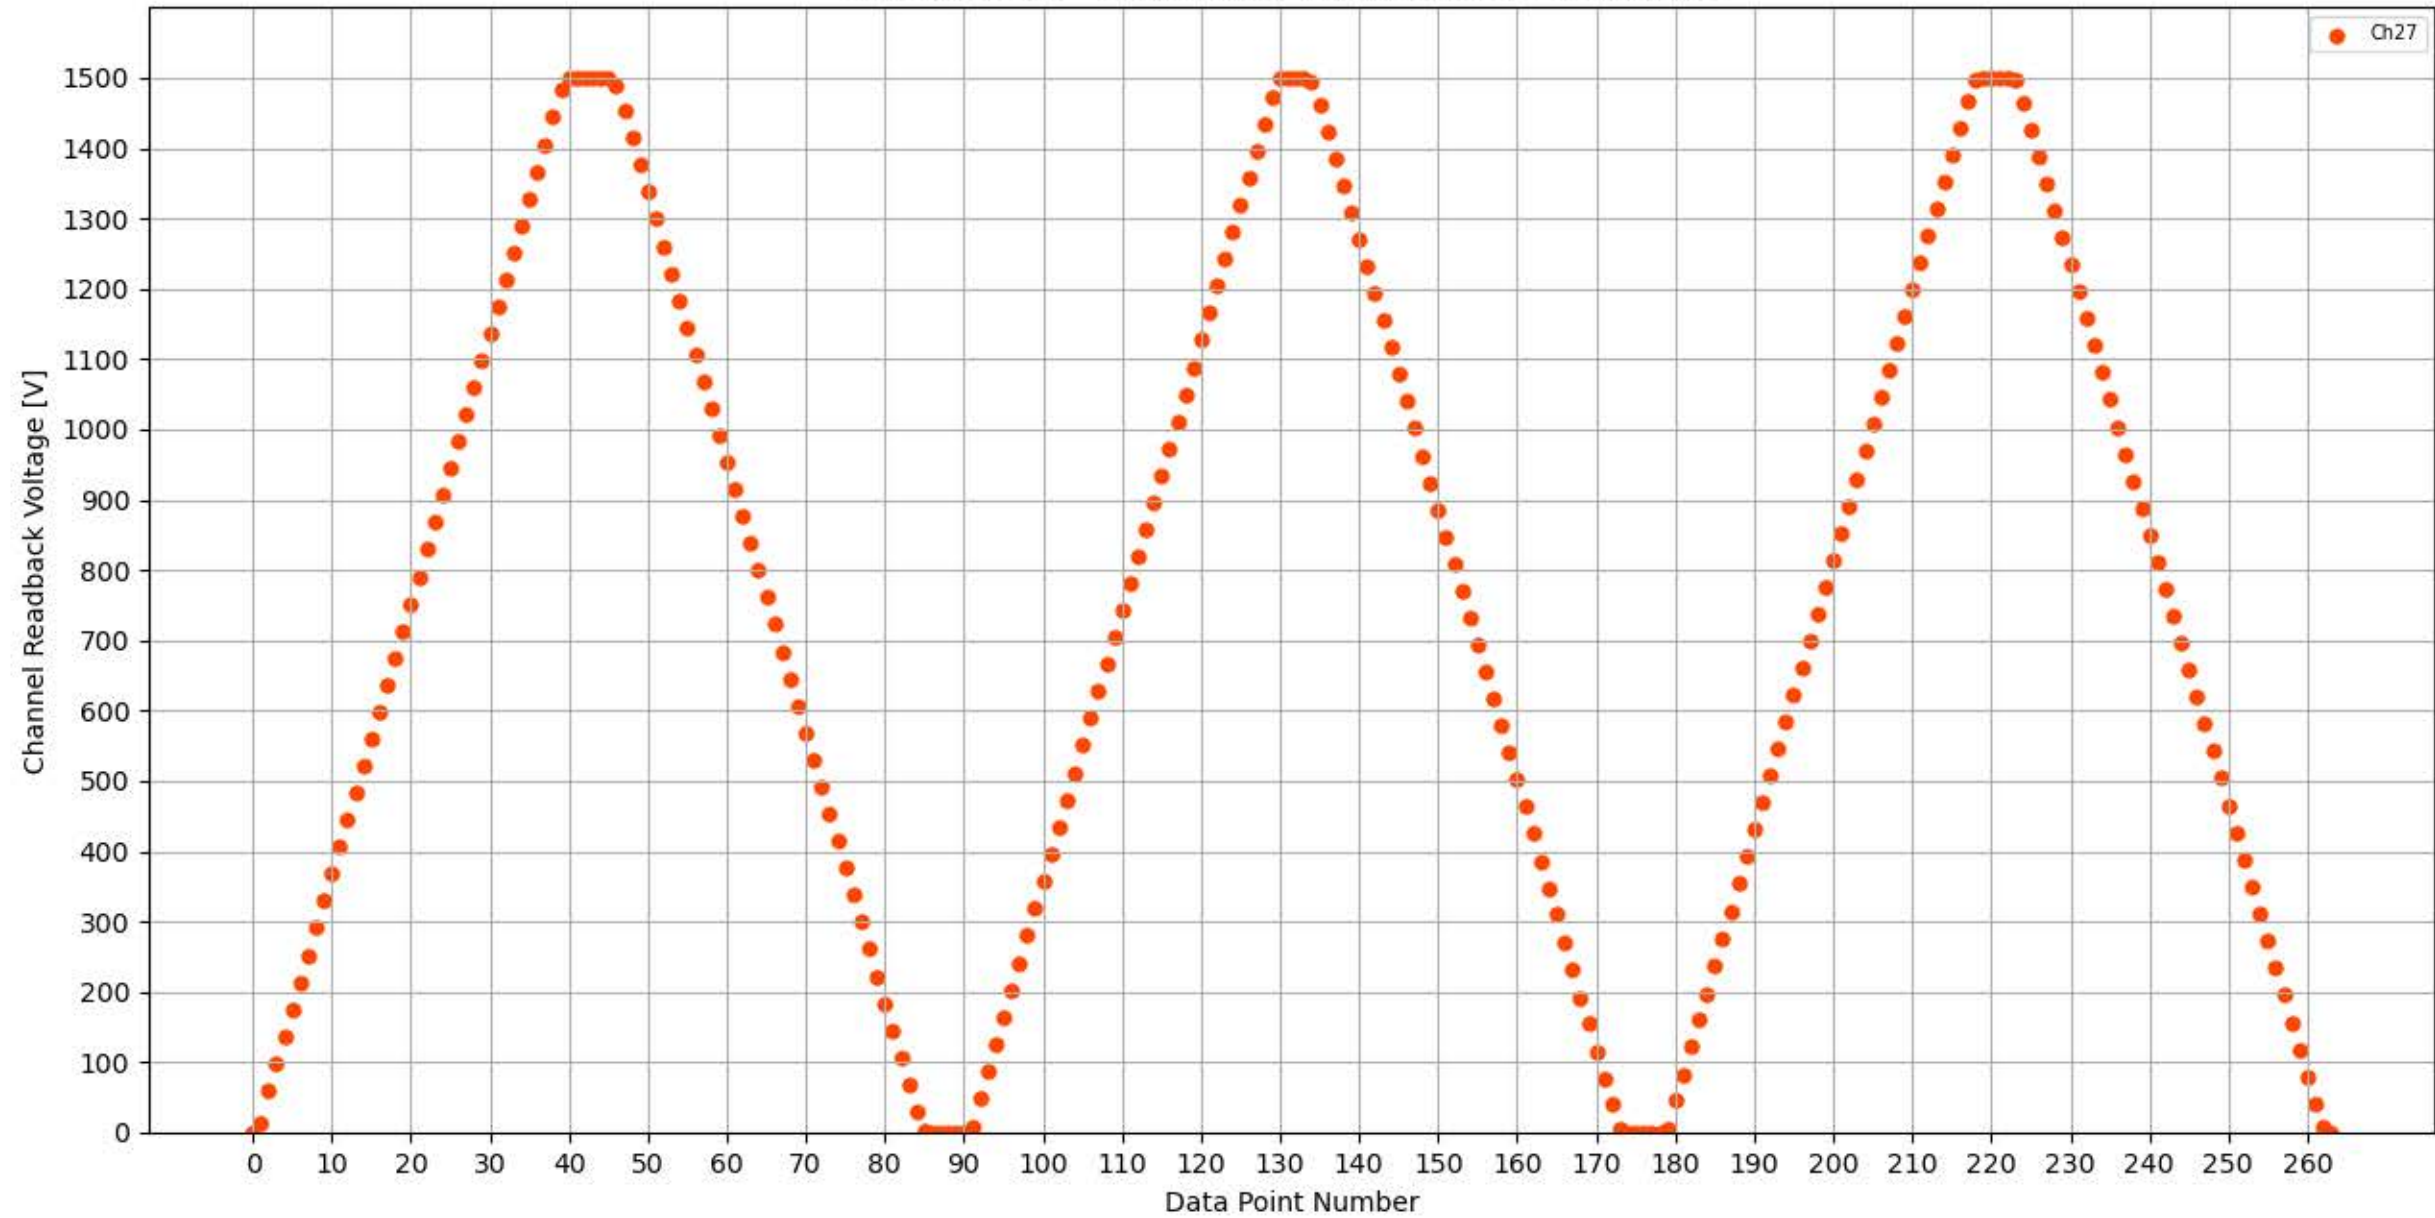

Voltage Ramp Test (Python) Bd #356, Slot #14, Ch #24

Voltage Ramp Test (Python) Bd #356, Slot #14, Ch #25

Voltage Ramp Test (Python) Bd #356, Slot #14, Ch #26

Voltage Ramp Test (Python) Bd #356, Slot #14, Ch #27