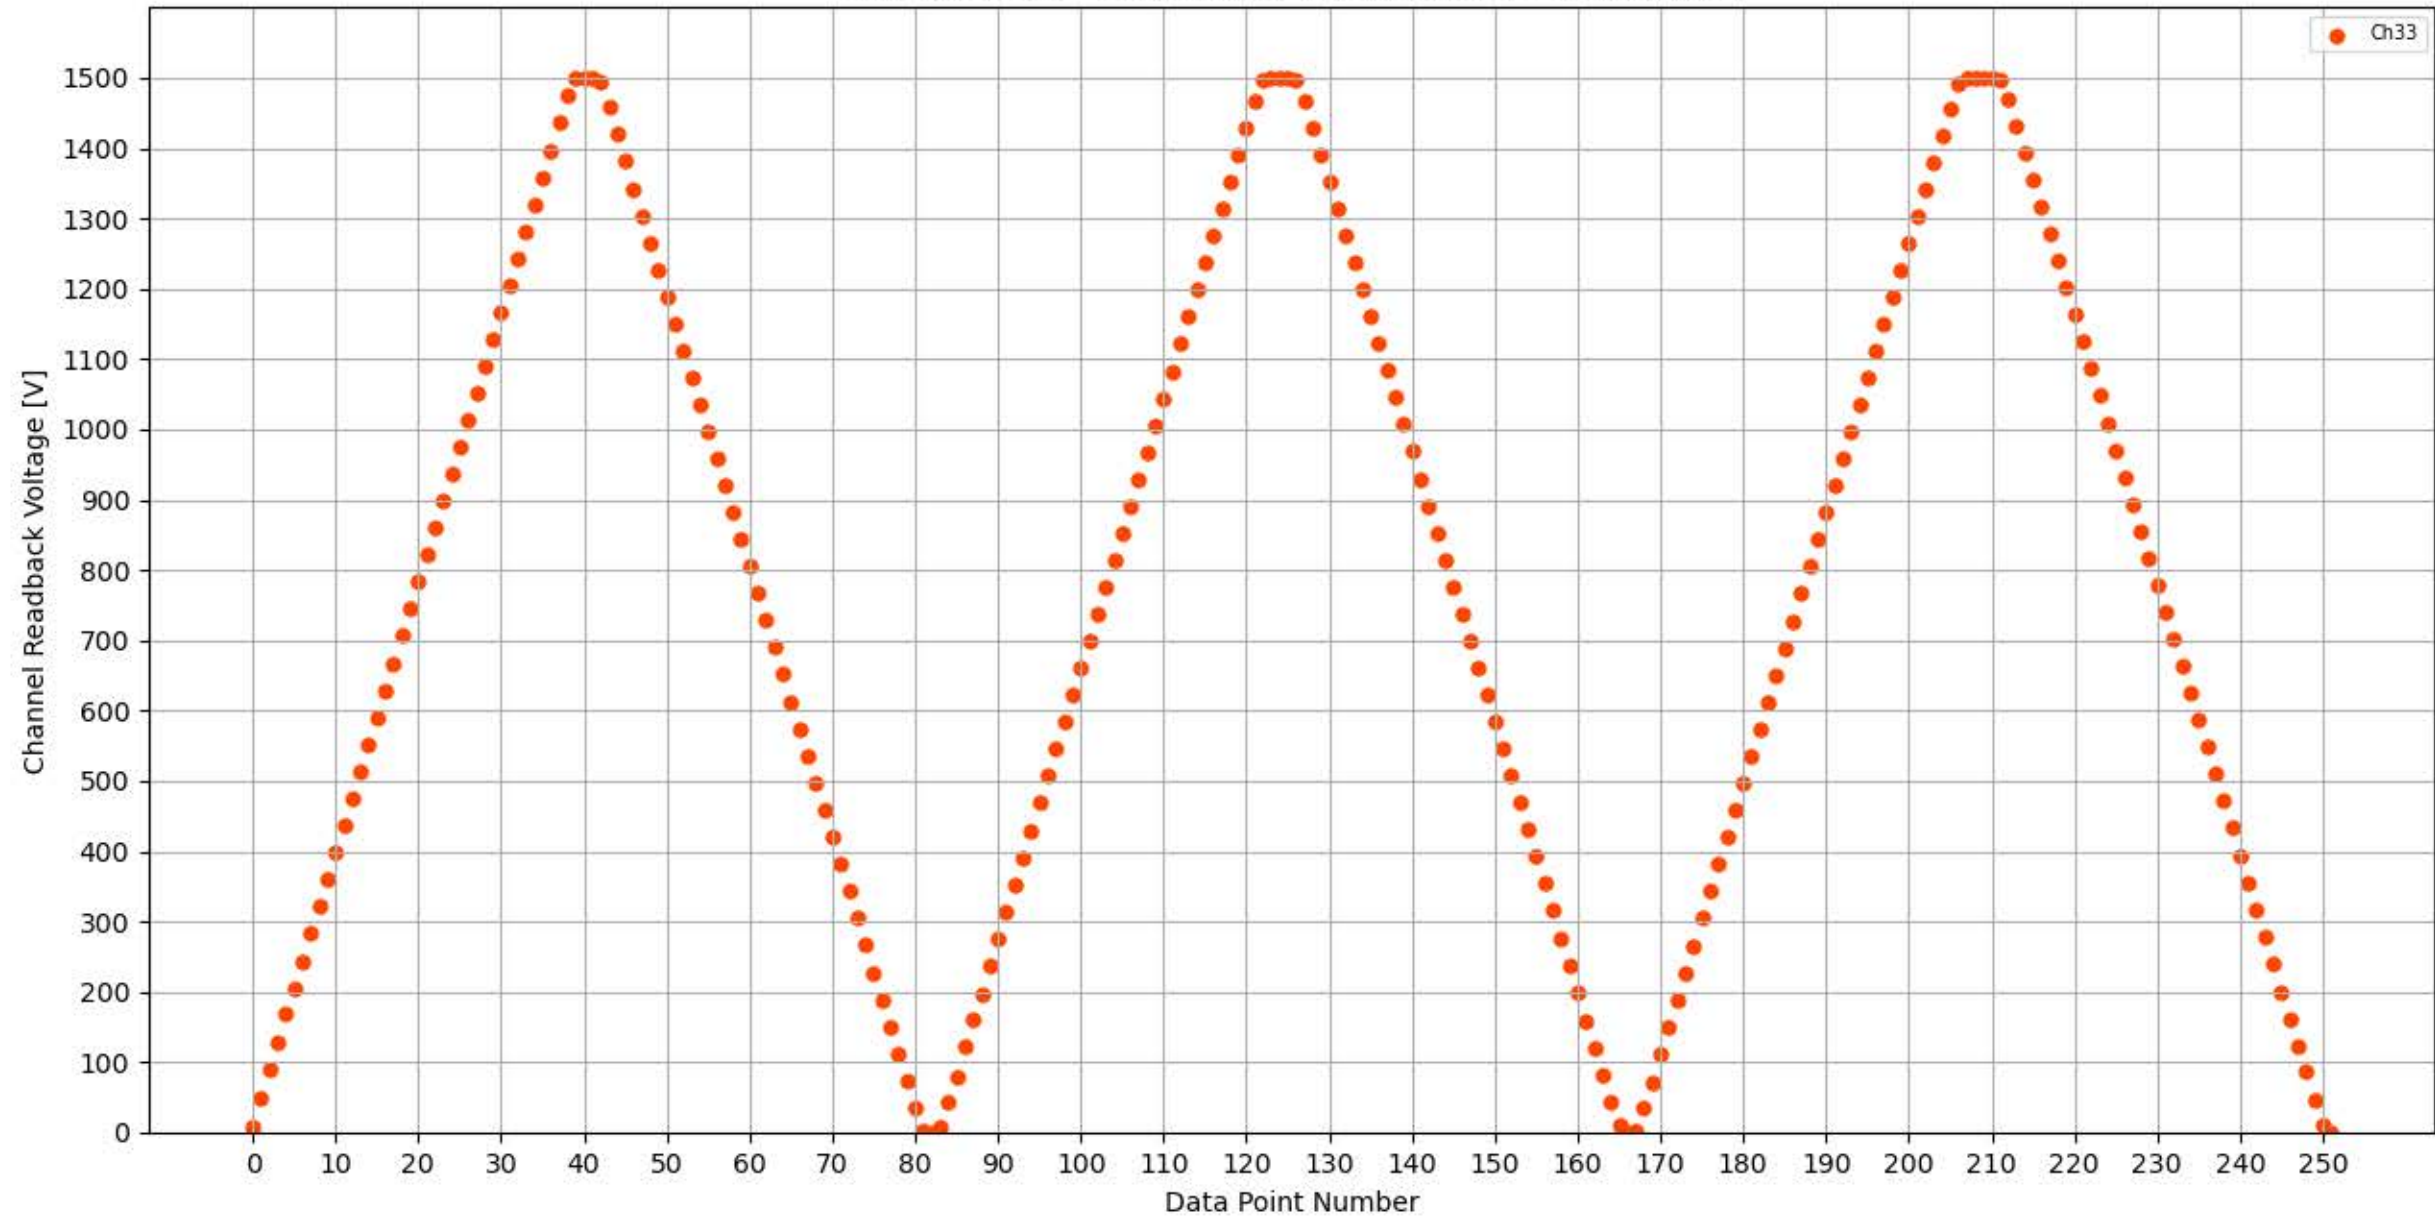

Voltage Ramp Test (Python) Bd #356, Slot #14, Ch #34

Voltage Ramp Test (Python) Bd #356, Slot #14, Ch #33