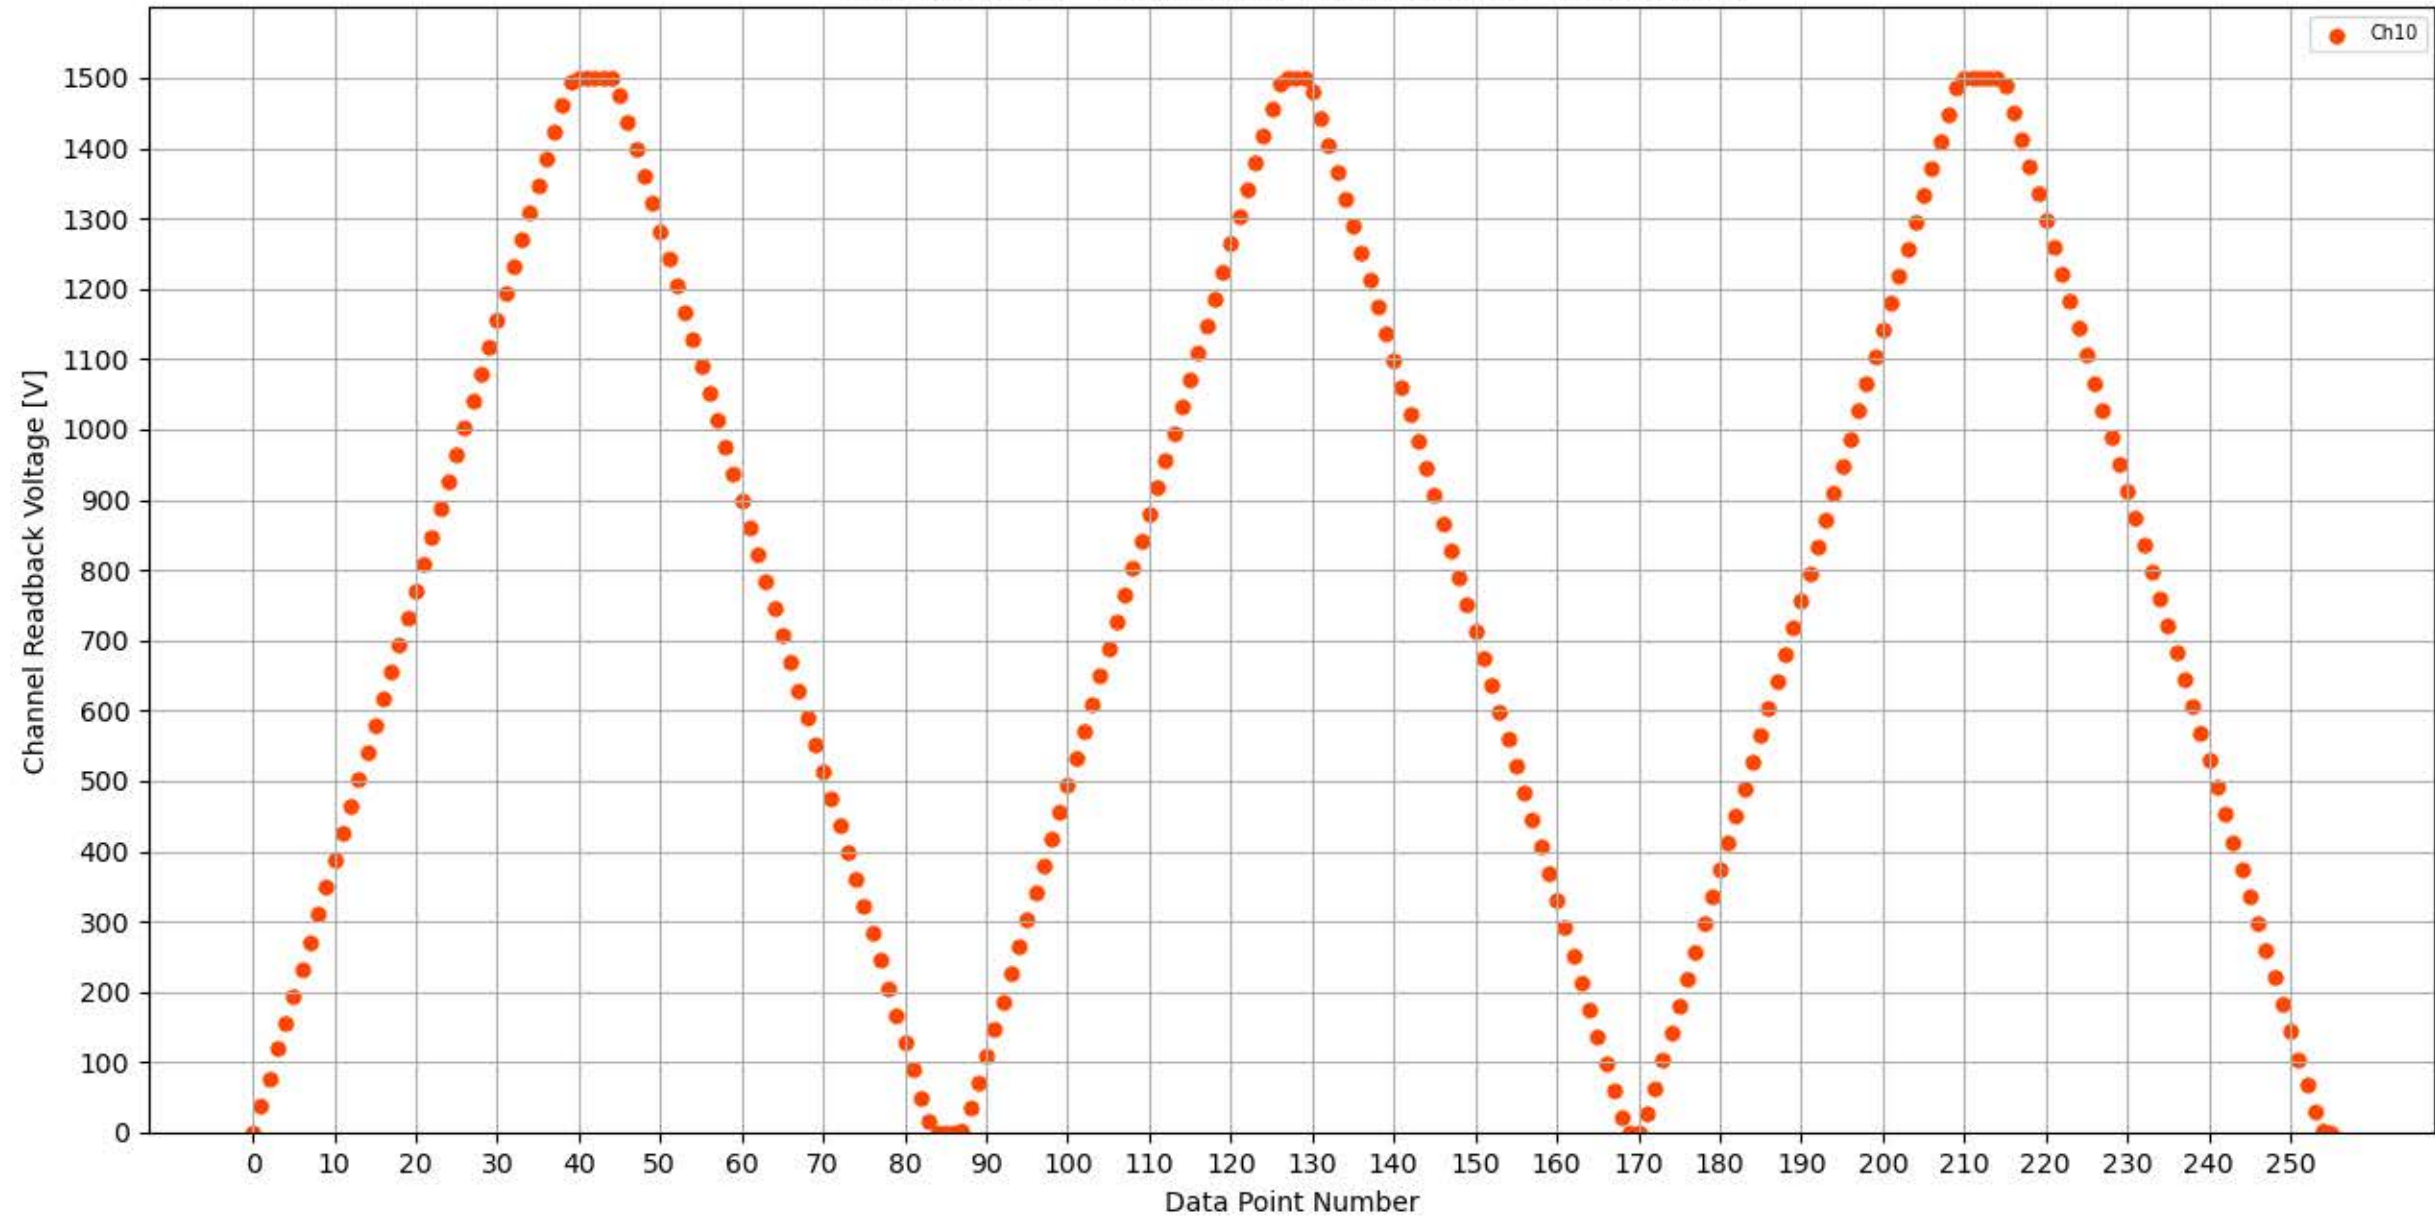

Voltage Ramp Test (Python) Bd #356, Slot #14, Ch #11

Voltage Ramp Test (Python) Bd #356, Slot #14, Ch #10