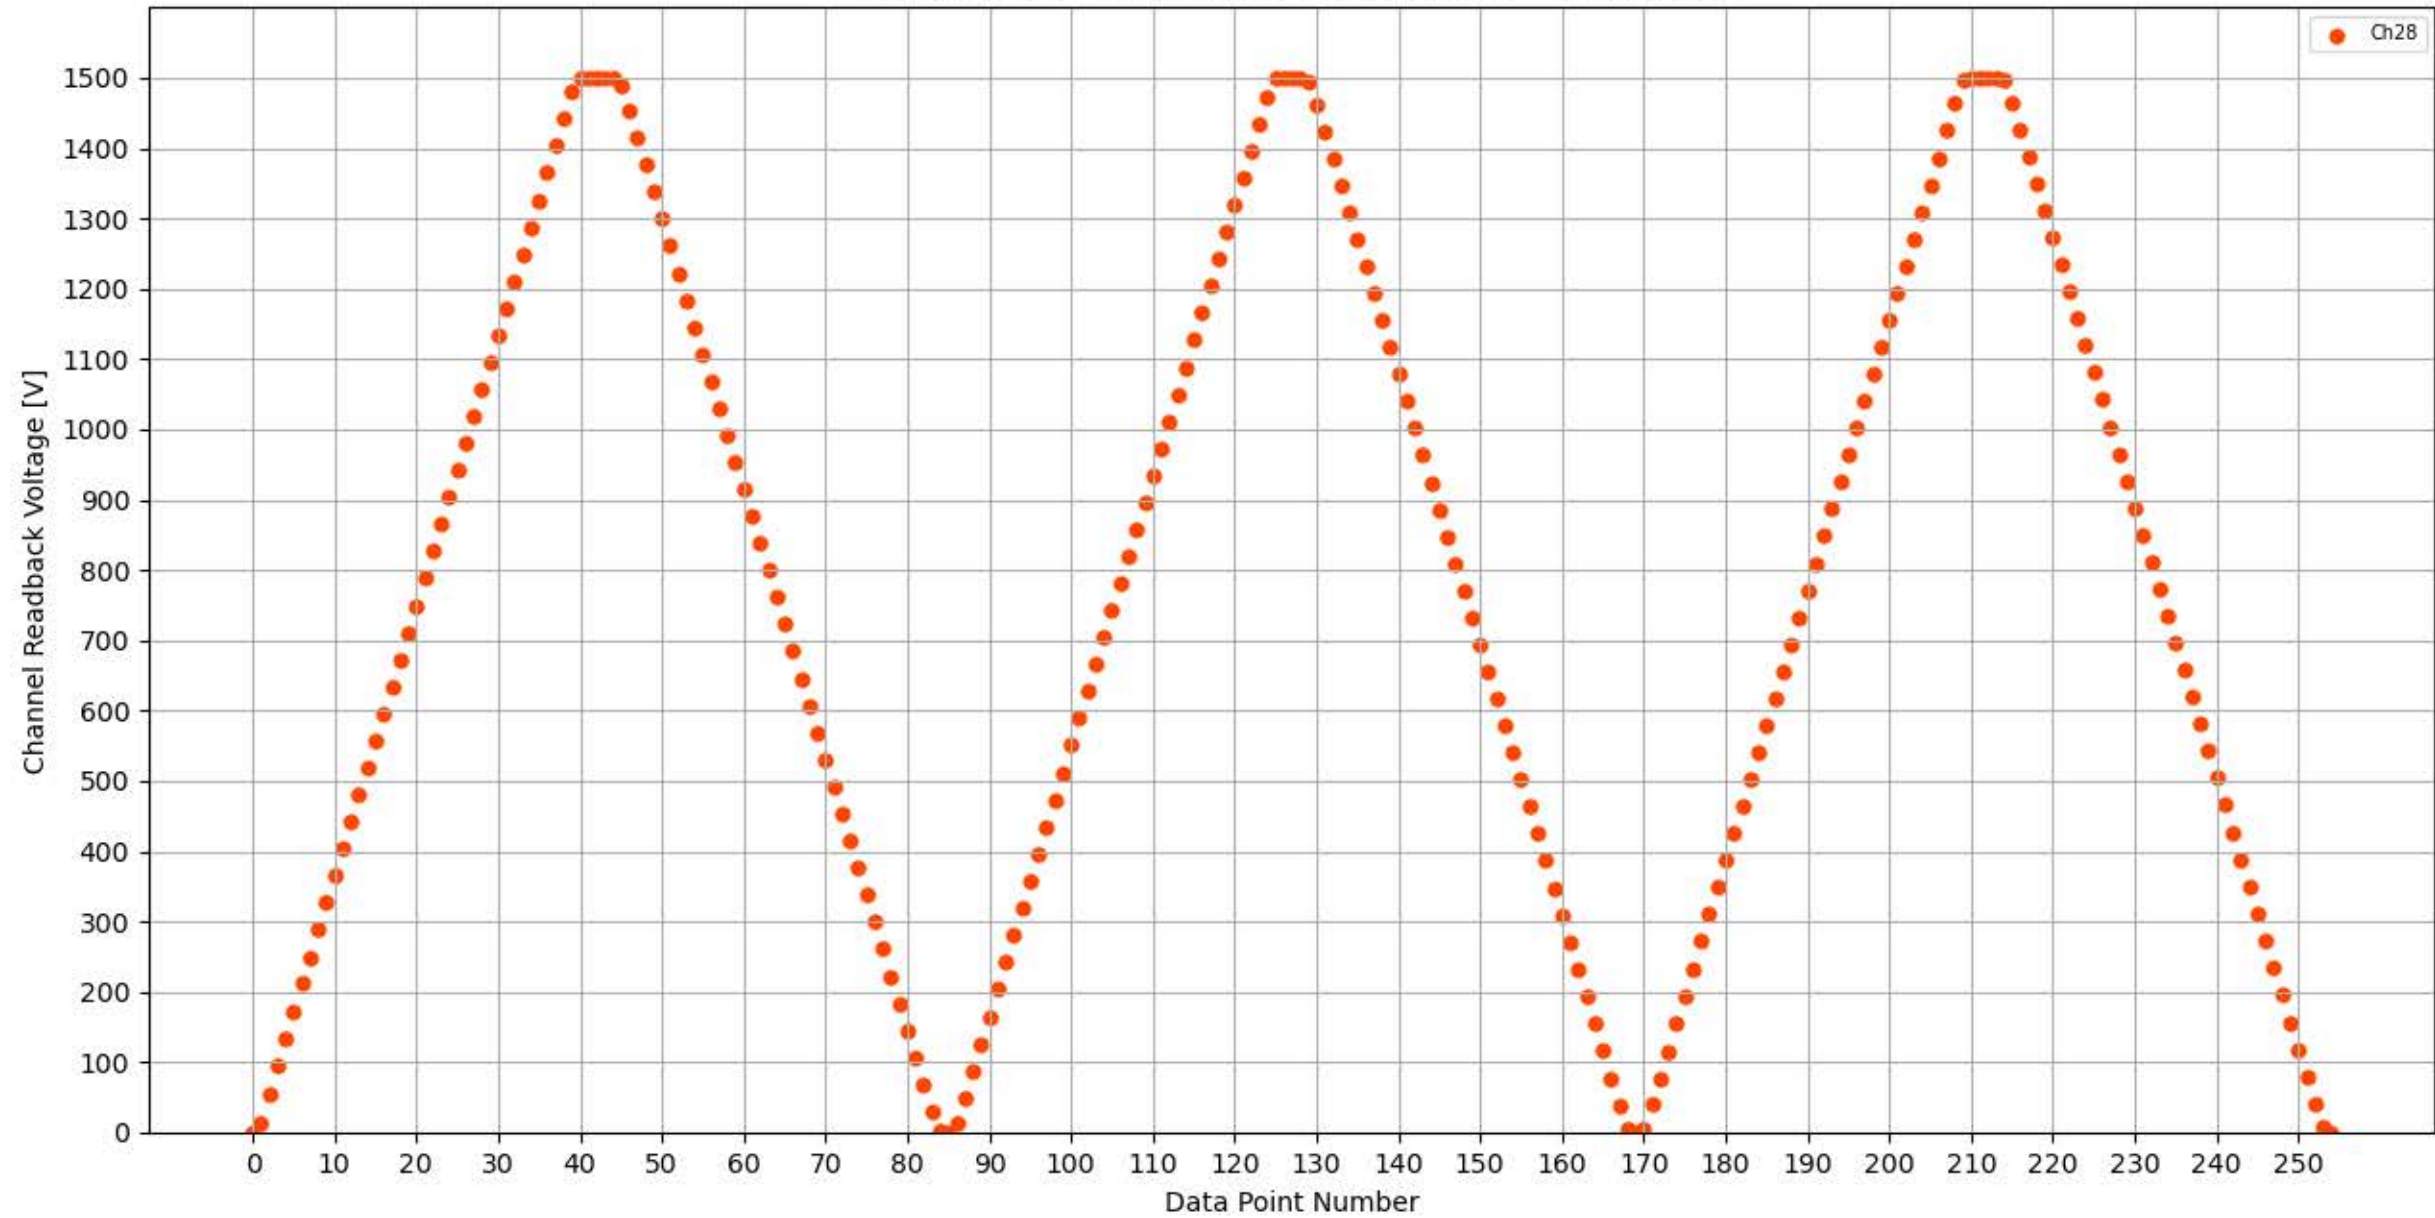

Voltage Ramp Test (Python) Bd #356, Slot #14, Ch #29

Voltage Ramp Test (Python) Bd #356, Slot #14, Ch #28