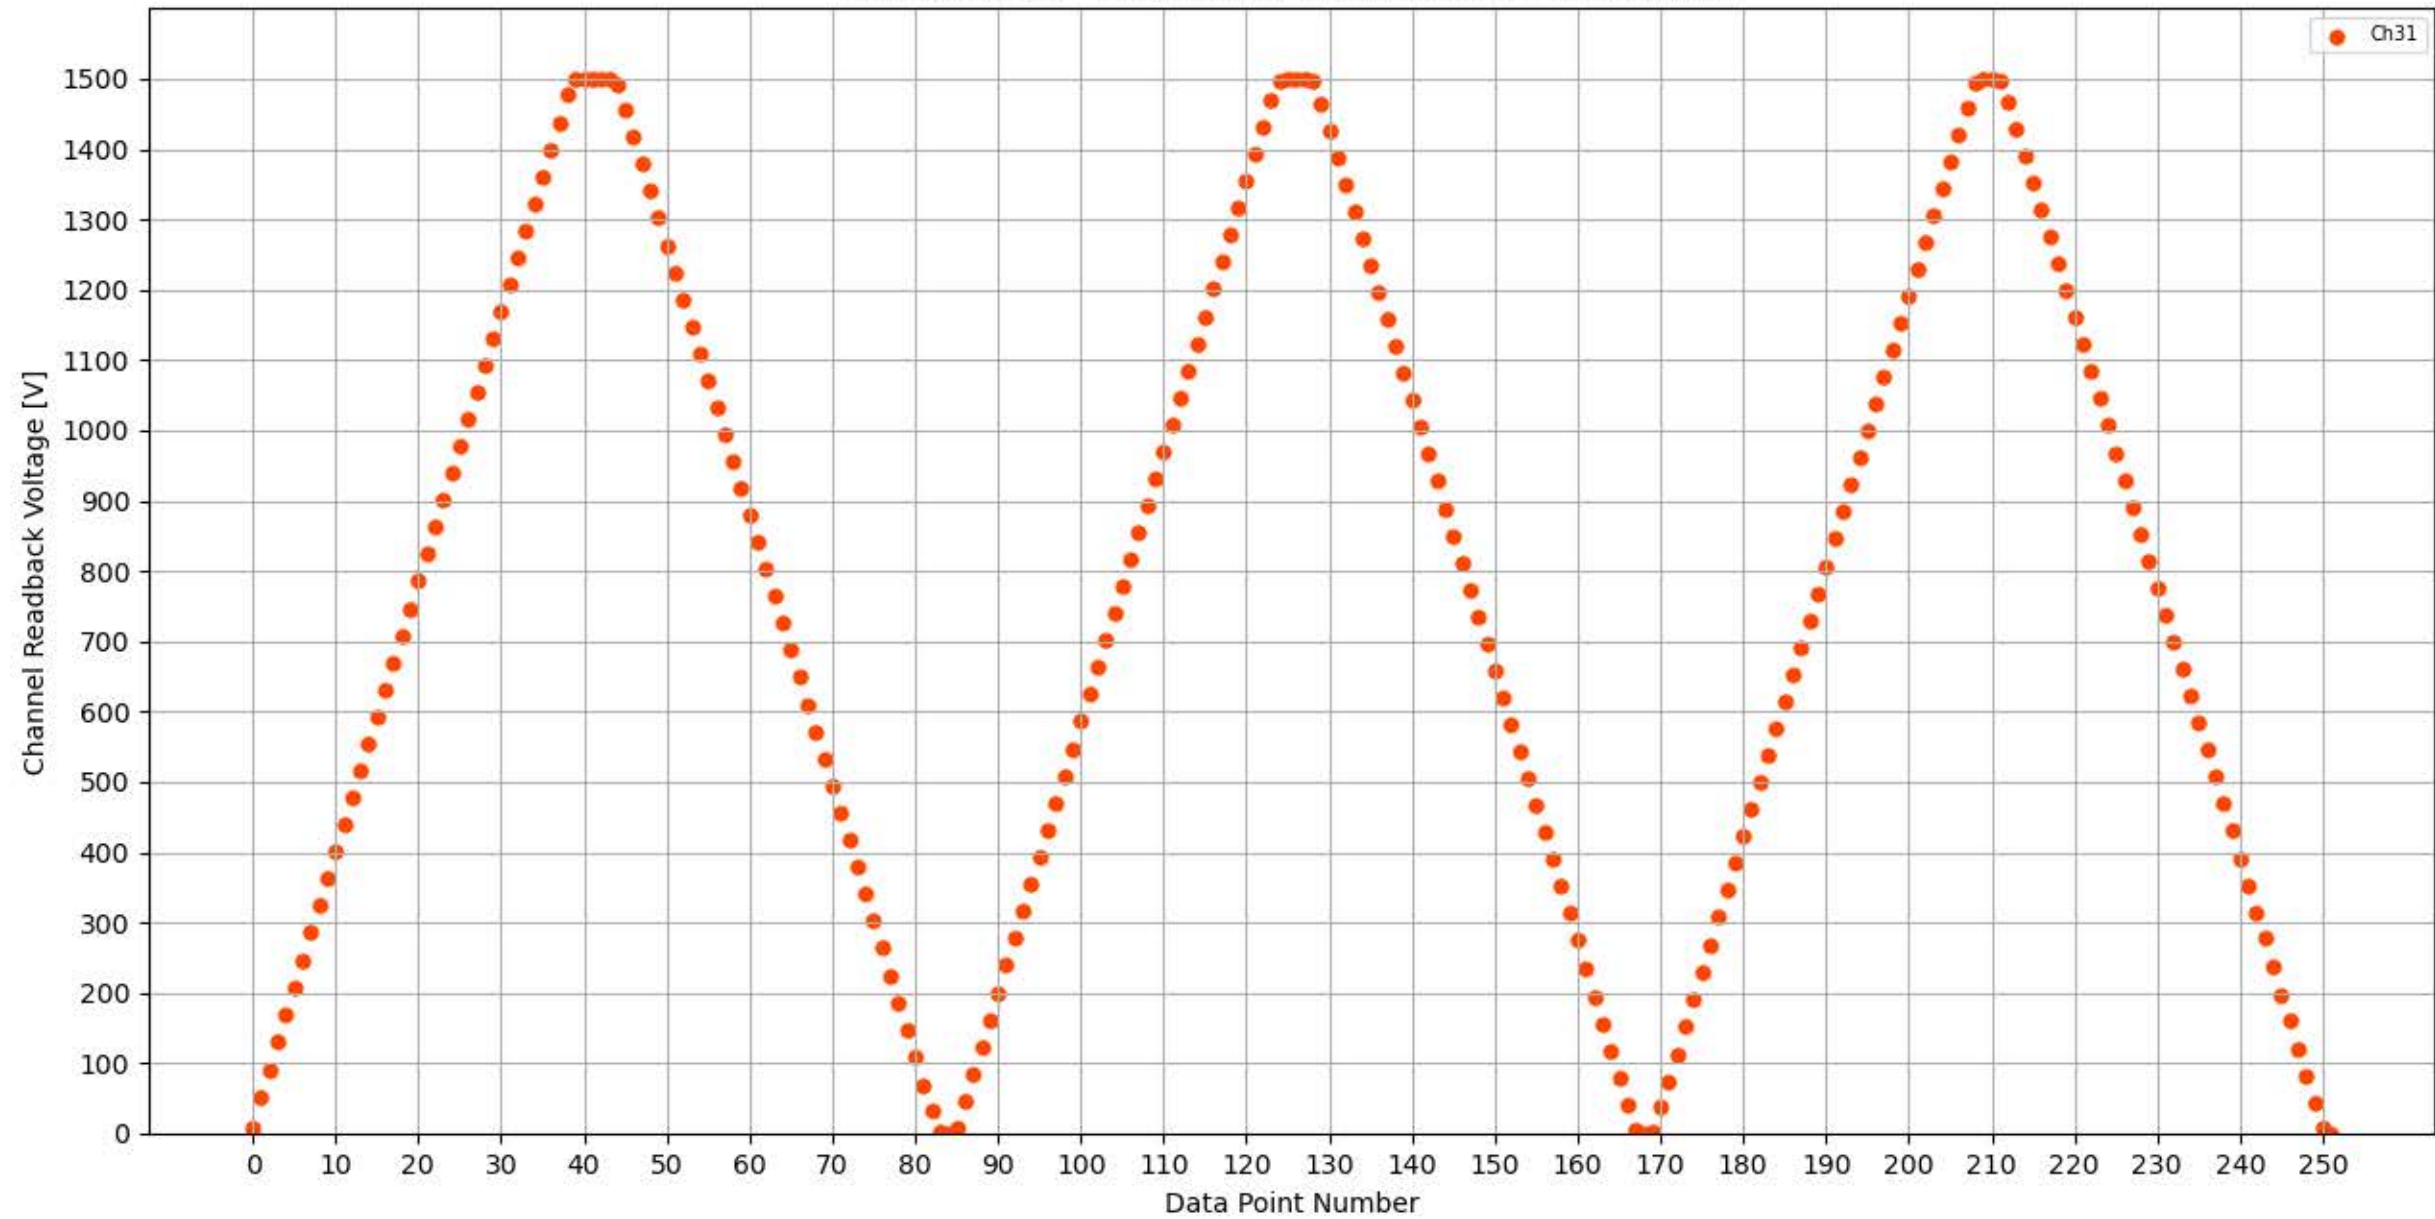

Voltage Ramp Test (Python) Bd #356, Slot #14, Ch #28

Voltage Ramp Test (Python) Bd #356, Slot #14, Ch #29

Voltage Ramp Test (Python) Bd #356, Slot #14, Ch #30

Voltage Ramp Test (Python) Bd #356, Slot #14, Ch #31