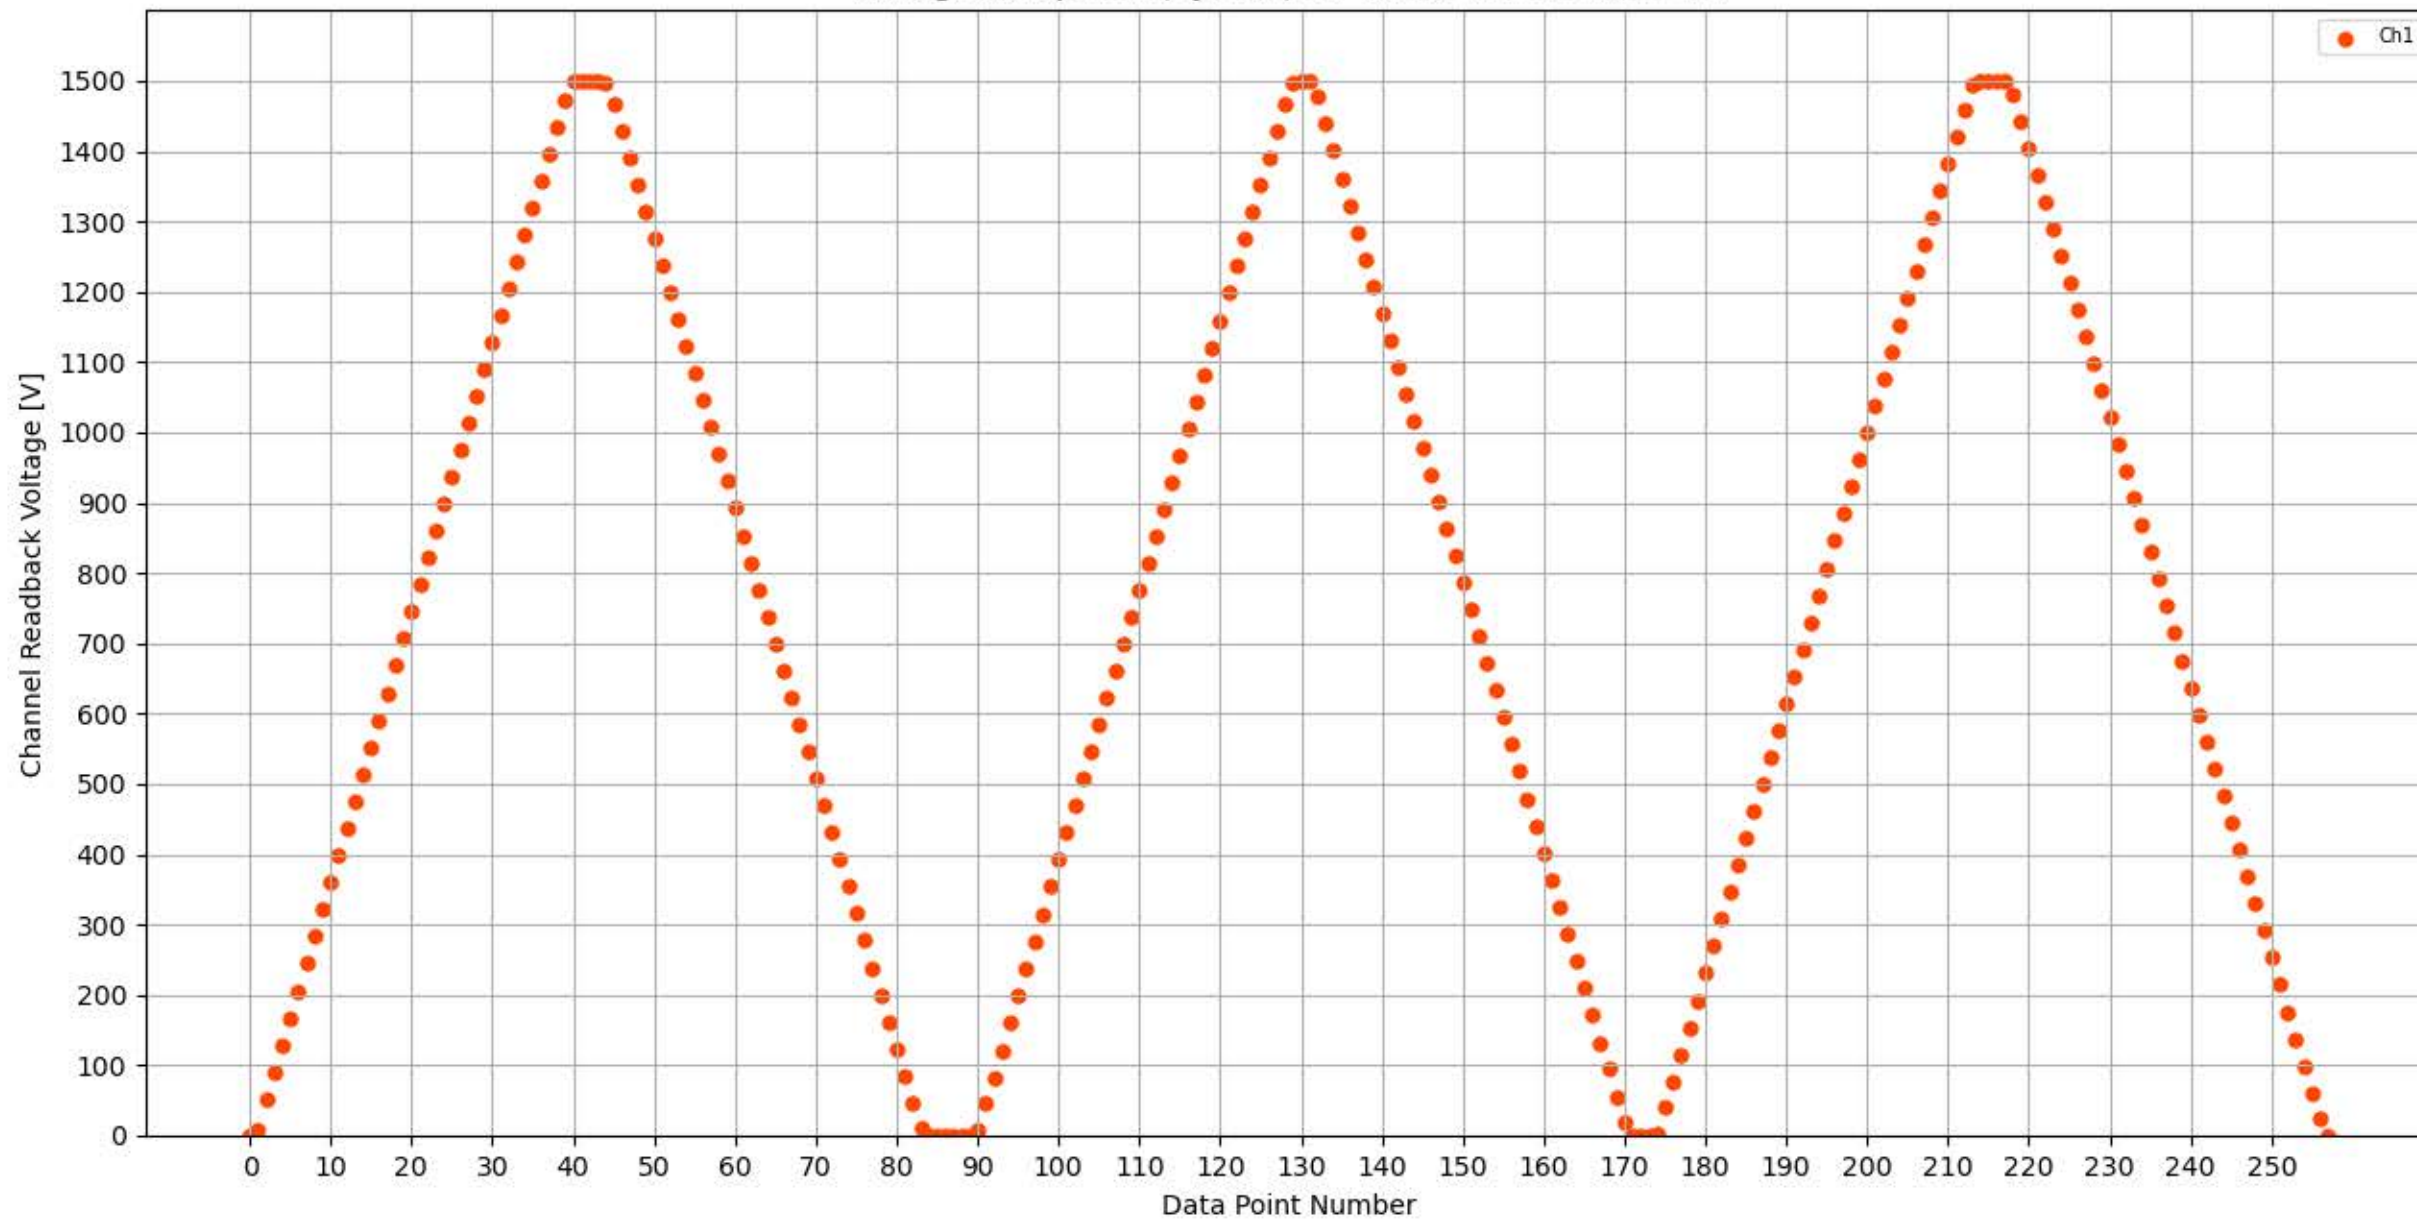

Voltage Ramp Test (Python) Bd #356, Slot #14, Ch #0

Voltage Ramp Test (Python) Bd #356, Slot #14, Ch #1

Voltage Ramp Test (Python) Bd #356, Slot #14, Ch #2

Voltage Ramp Test (Python) Bd #356, Slot #14, Ch #3

Voltage Ramp Test (Python) Bd #356, Slot #14, Ch #4

Voltage Ramp Test (Python) Bd #356, Slot #14, Ch #5

Voltage Ramp Test (Python) Bd #356, Slot #14, Ch #6

Voltage Ramp Test (Python) Bd #356, Slot #14, Ch #7