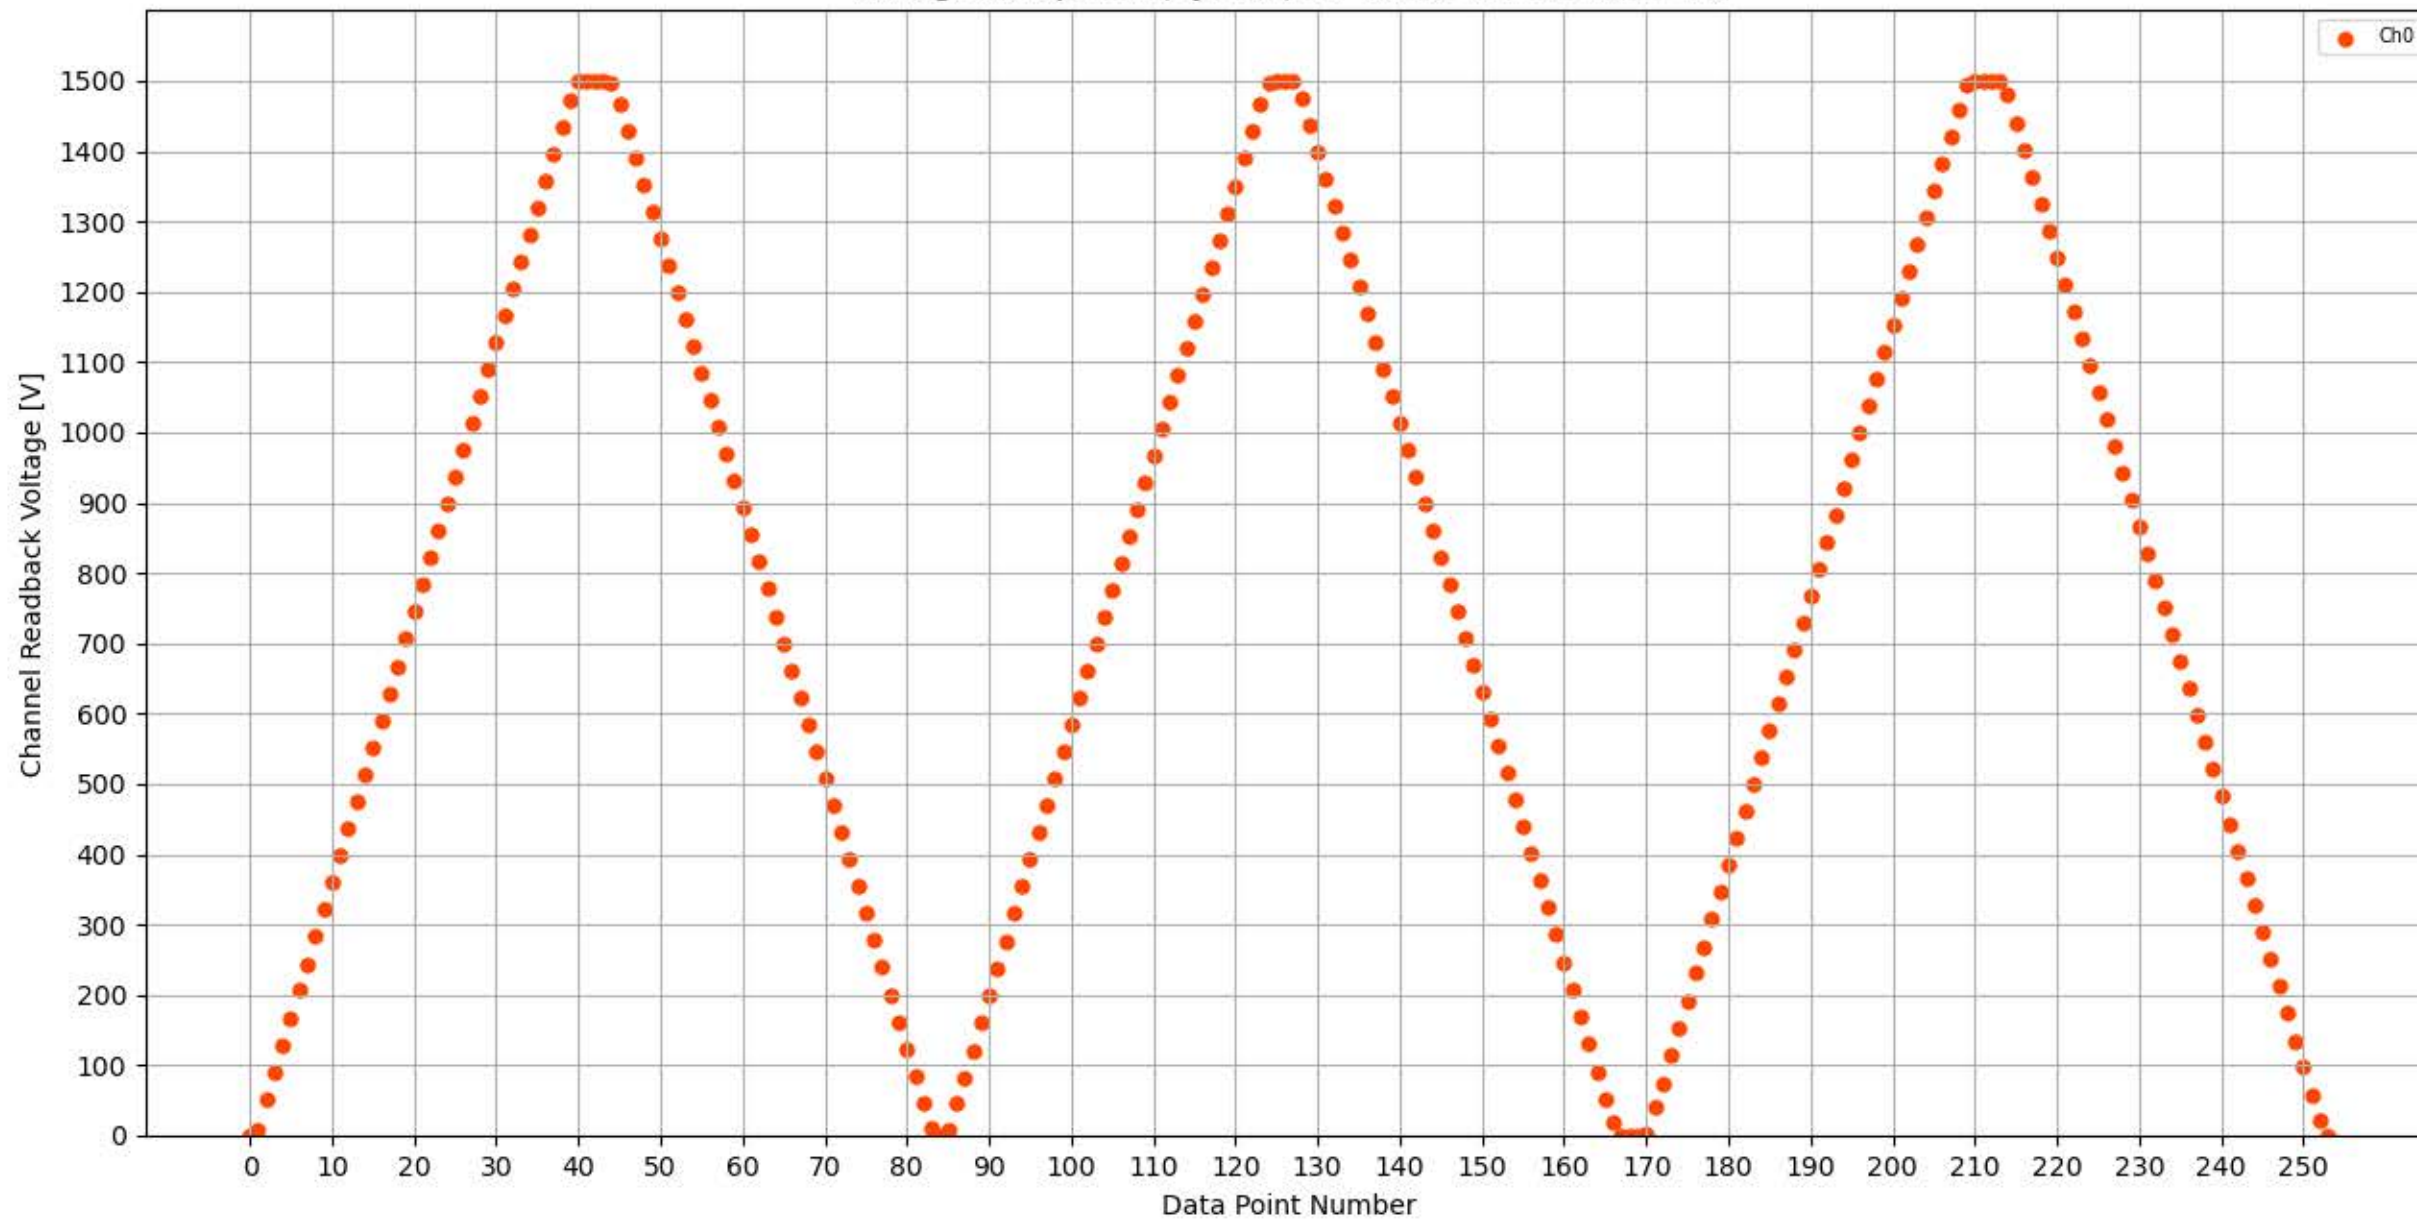

Voltage Ramp Test (Python) Bd #356, Slot #14, Ch #0

Voltage Ramp Test (Python) Bd #356, Slot #14, Ch #1

Voltage Ramp Test (Python) Bd #356, Slot #14, Ch #2

Voltage Ramp Test (Python) Bd #356, Slot #14, Ch #3

Voltage Ramp Test (Python) Bd #356, Slot #14, Ch #4

Voltage Ramp Test (Python) Bd #356, Slot #14, Ch #5

Voltage Ramp Test (Python) Bd #356, Slot #14, Ch #6

Voltage Ramp Test (Python) Bd #356, Slot #14, Ch #7