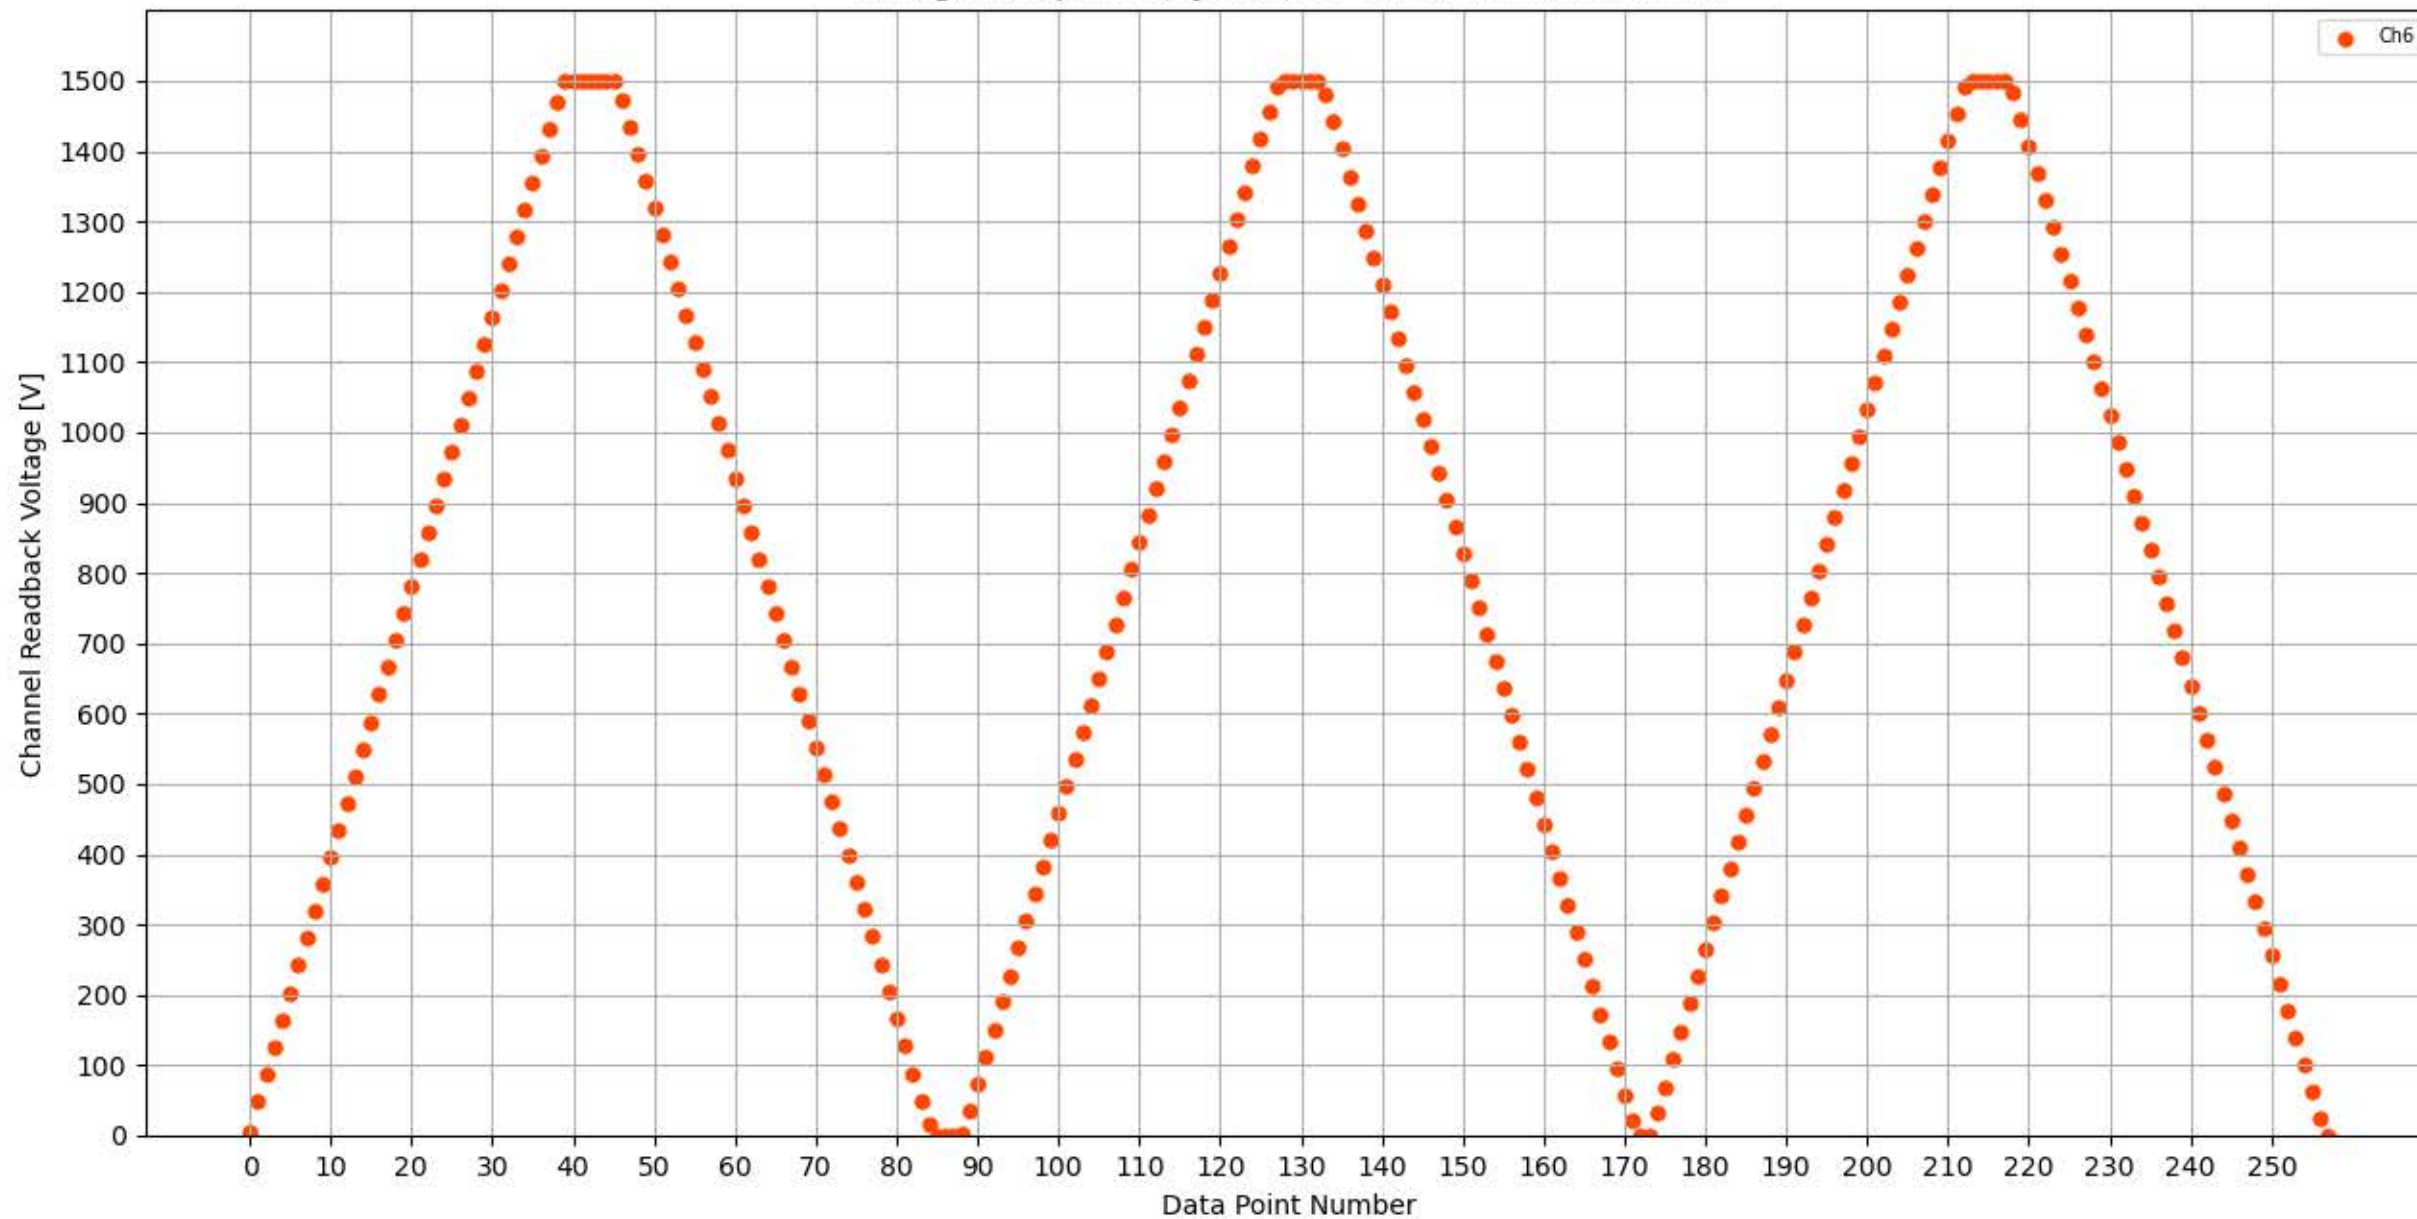

Voltage Ramp Test (Python) Bd #356, Slot #14, Ch #0

Voltage Ramp Test (Python) Bd #356, Slot #14, Ch #1

Voltage Ramp Test (Python) Bd #356, Slot #14, Ch #2

Voltage Ramp Test (Python) Bd #356, Slot #14, Ch #3

Voltage Ramp Test (Python) Bd #356, Slot #14, Ch #4

Voltage Ramp Test (Python) Bd #356, Slot #14, Ch #5

Voltage Ramp Test (Python) Bd #356, Slot #14, Ch #6

Voltage Ramp Test (Python) Bd #356, Slot #14, Ch #7